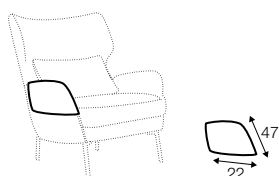

COVERS

FC fixed

armchair

footstool

footstool round

2,5 seater

accessories

armrest protection

pillow

extra dimensions

depth of
armchair seat

depth of
sofa seat

legs

no. 160
metal chrome,
painted black or grey
and brushed steel*
front: armchair,
footstool, sofa

no. 160A
metal chrome,
painted black or grey
and brushed steel*
back: armchair,
footstool