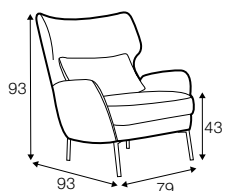

Alex

UPHOLSTERY

fabric

leather

COMFORTS

STD standard

COVERS

FC fixed

armchair