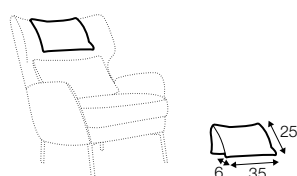

COVERS

FC fixed

armchair

footstool

footstool round

2,5 seater

accessories

armrest protection

pillow

extra dimensions

depth of
armchair seat

depth of
sofa seat

legs

no. 160
metal chrome,
painted black or grey
and brushed steel*
front: armchair,
footstool, sofa

no. 160A
metal chrome,
painted black or grey
and brushed steel*
back: armchair,
footstool