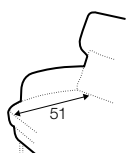

pillow

extra dimensions

depth of
armchair seat

depth of
sofa seat

legs

no. 160
metal chrome,
painted black or grey
and brushed steel*
front: armchair,
footstool, sofa

no. 160A
metal chrome,
painted black or grey
and brushed steel*
back: armchair,
footstool