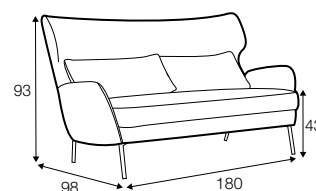

COVERS

FC fixed

armchair

footstool

footstool round

2,5 seater

accessories

armrest protection

pillow

extra dimensions

depth of
armchair seat

depth of
sofa seat

legs

no. 160
metal chrome,
painted black or grey
and brushed steel*
front: armchair,
footstool, sofa

no. 160A
metal chrome,
painted black or grey
and brushed steel*
back: armchair,
footstool