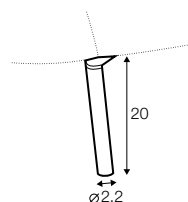

pillow

extra dimensions

depth of
armchair seat

depth of
sofa seat

legs

no. 160
metal chrome,
painted black or grey
and brushed steel*
front: armchair,
footstool, sofa

no. 160A
metal chrome,
painted black or grey
and brushed steel*
back: armchair,
footstool