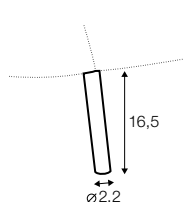

pillow

extra dimensions

depth of
armchair seat

depth of
sofa seat

legs

no. 160
metal chrome,
painted black or grey
and brushed steel*
front: armchair,
footstool, sofa

no. 160A
metal chrome,
painted black or grey
and brushed steel*
back: armchair,
footstool