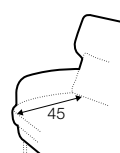

pillow

extra dimensions

depth of
armchair seat

depth of
sofa seat

legs

no. 160
metal chrome,
painted black or grey
and brushed steel*
front: armchair,
footstool, sofa

no. 160A
metal chrome,
painted black or grey
and brushed steel*
back: armchair,
footstool