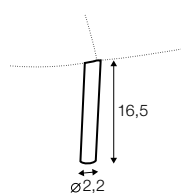

no. 160D
metal chrome,
painted black or grey
and brushed steel*
back: sofa

*please check a cost of brushed steel finish with a sale representative.