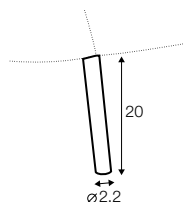

pillow

extra dimensions

depth of
armchair seat

depth of
sofa seat

legs

no. 160
metal chrome,
painted black or grey
and brushed steel*
front: armchair,
footstool, sofa

no. 160A
metal chrome,
painted black or grey
and brushed steel*
back: armchair,
footstool