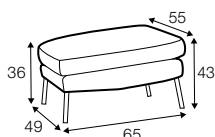

Alex

UPHOLSTERY

fabric

leather

COMFORTS

STD standard

COVERS

FC fixed

footstool

accessories

extra dimensions

legs

*please check a cost of brushed steel finish with a sale representative.