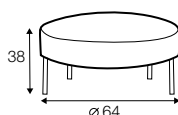

footstool round