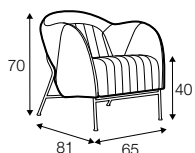

Mini

SITS

Mini

UPHOLSTERY

COMFORTS

COVERS

armchair

extra dimensions

depth of seat

legs

metal frame

metal chrome,
painted black or grey
and brushed steel