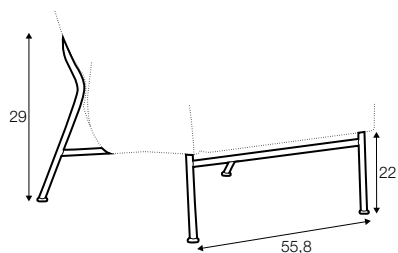

Mini

SITS

Mini

UPHOLSTERY

COMFORTS

COVERS

armchair

extra dimensions

depth of seat

legs

metal frame

metal chrome,
painted black or grey
and brushed steel