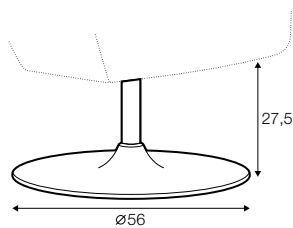

COVERS

FC fixed

armchair

swivel armchair

extra dimensions

depth of seat

legs

metal frame
metal chrome,
painted black or grey