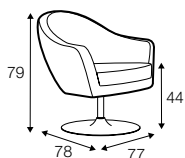

COVERS

FC fixed

armchair

swivel armchair

extra dimensions

depth of seat

legs

metal frame
metal chrome,
painted black or grey