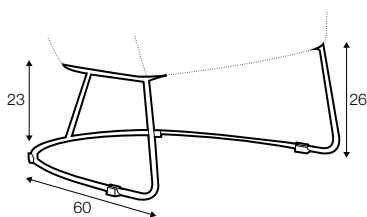

COVERS

FC fixed

armchair

swivel armchair

extra dimensions

depth of seat

legs

metal frame
metal chrome,
painted black or grey