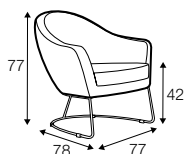

COVERS

FC fixed

armchair

swivel armchair

extra dimensions

depth of seat

legs

metal frame
metal chrome,
painted black or grey