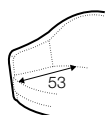

COVERS

FC fixed

armchair

swivel armchair

extra dimensions

depth of seat

legs

metal frame
metal chrome,
painted black or grey