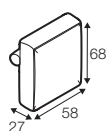

## extra dimensions

depth of seat

## accessories

---

cushion  
50x30

cushion  
45x45

back cushion  
with roll 68x68  
foam

back cushion  
with roll 58x68  
foam&mix (foam and silicon)

back cushion  
72x54  
mix (foam and silicon)

back cushion  
54x54  
mix (foam and silicon)

back cushion  
54x54 dibble  
mix (foam and silicon)