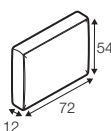

## extra dimensions

depth of seat

## accessories

---

cushion  
50x30

cushion  
45x45

back cushion  
with roll 68x68  
foam

back cushion  
with roll 58x68  
foam&mix (foam and silicon)

back cushion  
72x54  
mix (foam and silicon)

back cushion  
54x54  
mix (foam and silicon)

back cushion  
54x54 dibble  
mix (foam and silicon)