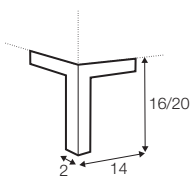

legs

---

no. 47
metal chrome,
painted black or grey
and brushed steel*

*please check a cost of brushed steel finish with a sale representative

Sits reserves the right to change construction of products and components used due to improving durability of product and customer satisfaction without any further notice. Explicit ± 2 cm tolerance of all elements sizes.

date: 09.2019

sits.eu