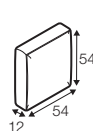

## extra dimensions

depth of seat

## accessories

---

cushion  
50x30

cushion  
45x45

back cushion  
with roll 68x68  
foam

back cushion  
with roll 58x68  
foam&mix (foam and silicon)

back cushion  
72x54  
mix (foam and silicon)

back cushion  
54x54  
mix (foam and silicon)

back cushion  
54x54 dibble  
mix (foam and silicon)