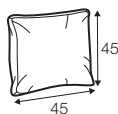

footstool 102x68

2 seater

3 seater

set 1 right / or left

3 seater left / or right + chaiselongue right / or left

set 2 right / or left

2 seater left / or right + chaiselongue right / or left

chaiselongue right / or left

example without cushions

3 seater

example with cushions

3 seater left / or right + chaiselongue right / or left

+ 2x back cushions 54x54 + back cushions with roll 58x68

+ back cushions 72x54

## extra dimensions

depth of seat

## accessories

---

cushion  
50x30

cushion  
45x45

back cushion  
with roll 68x68  
foam

back cushion  
with roll 58x68  
foam&mix (foam and silicon)

back cushion  
72x54  
mix (foam and silicon)

back cushion  
54x54  
mix (foam and silicon)