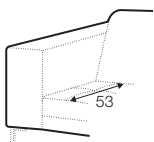

footstool 102x68

2 seater

3 seater

set 1 right / or left

3 seater left / or right + chaiselongue right / or left

set 2 right / or left

2 seater left / or right + chaiselongue right / or left

chaiselongue right / or left

example without cushions

3 seater

example with cushions

3 seater left / or right + chaiselongue right / or left

+ 2x back cushions 54x54 + back cushions with roll 58x68

+ back cushions 72x54

## extra dimensions

depth of seat