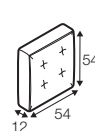

## extra dimensions

depth of seat

## accessories

---

cushion  
50x30

cushion  
45x45

back cushion  
with roll 68x68  
foam

back cushion  
with roll 58x68  
foam&mix (foam and silicon)

back cushion  
72x54  
mix (foam and silicon)

back cushion  
54x54  
mix (foam and silicon)