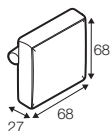

## extra dimensions

depth of seat

## accessories

---

cushion  
50x30

cushion  
45x45

back cushion  
with roll 68x68  
foam

back cushion  
with roll 58x68  
foam&mix (foam and silicon)

back cushion  
72x54  
mix (foam and silicon)

back cushion  
54x54  
mix (foam and silicon)

back cushion  
54x54 dibble  
mix (foam and silicon)