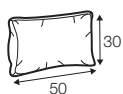

accessories

---

cushion
50x30