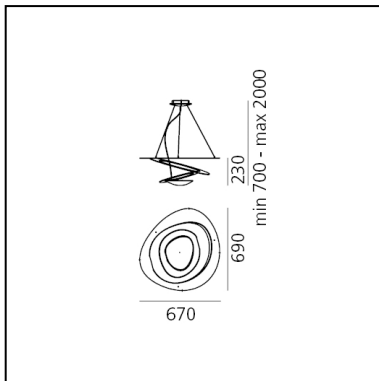

Pirce Mini Suspension LED - 3000K - White

Giuseppe Maurizio Scutellà

IP 20    Dimmerable:  

LUMINAIRE

- Watt: **44W**
- Voltage: **220V-240V**
- Delivered lumens output: **3313lm**
- CCT: **3000K**
- Efficiency: **82%**
- Efficacy: **75.30lm/W**
- CRI: **90**
- Dimmable Typology: **Push**

PRODUCT CODE: 1256110A

FEATURES

- Article Code: **1256110A**
- Colour: **White**
- Installation: **Suspension**
- Material: **Aluminum**
- Series: **Design Collection**
- Environment: **Indoor**
- Area contract: **Residential**
- Emission: **Indirect**
- design by: **Giuseppe Maurizio Scutellà**

DIMENSIONS

- Length: **cm 67**
- Width: **cm 69**
- Height: **cm 23**
- Max Height from ceiling: **cm 200**
- Impact Resistance: **N/D**
- Glow Wire Test: **650°**

SOURCES INCLUDED

- Category: **Led**
- Number: **1**
- Watt: **44W**
- Delivered lumens output: **4230lm**
- Color temperature (K): **3000K**
- CRI: **90**
- Color Tolerance: **MacAdam 2SDCM**