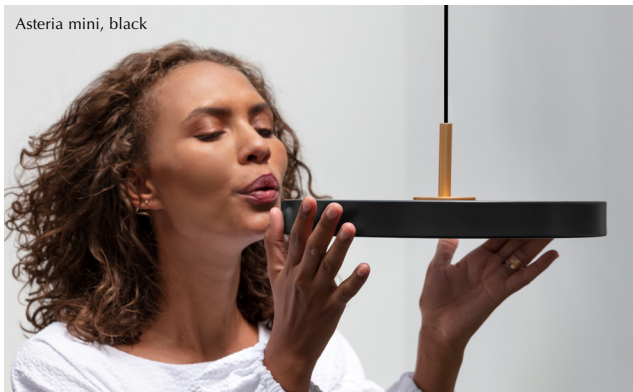

taupe
(RAL: 1035)

brass

UMAGE

ASTERIA

Designed by Søren Ravn Christensen

AIM FOR THE STARS WITH ASTERIA

Born at the crossroads of design, technology and craftsmanship, this lamp incorporates built-in LED lights into a sleek, minimalist shape, echoing a design from the future and for the future. Asteria is ideal above the kitchen counter or the dining table and goes well in pairs of two.