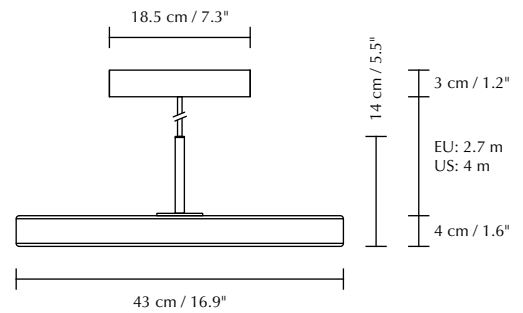

AIM FOR THE STARS WITH ASTERIA

Born at the crossroads of design, technology and craftsmanship, this lamp incorporates built-in LED lights into a sleek, minimalist shape, echoing a design from the future and for the future. Asteria is ideal above the kitchen counter or the dining table and goes well in pairs of two.

Find more info on our website umage.com

EU: Medium

EU: Mini

US: Medium

US: Mini

* For recommended external dimmers, go to umage.presscloud.com