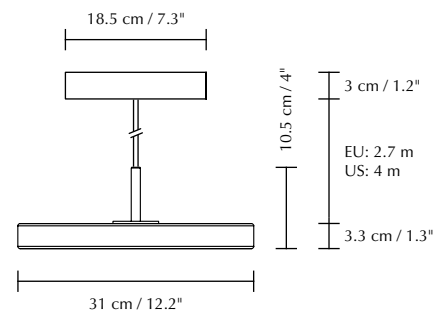

AIM FOR THE STARS WITH ASTERIA

Born at the crossroads of design, technology and craftsmanship, this lamp incorporates built-in LED lights into a sleek, minimalist shape, echoing a design from the future and for the future. Asteria is ideal above the kitchen counter or the dining table and goes well in pairs of two.

Find more info on our website umage.com

EU: Medium

EU: Mini

US: Medium

US: Mini

* For recommended external dimmers, go to umage.presscloud.com