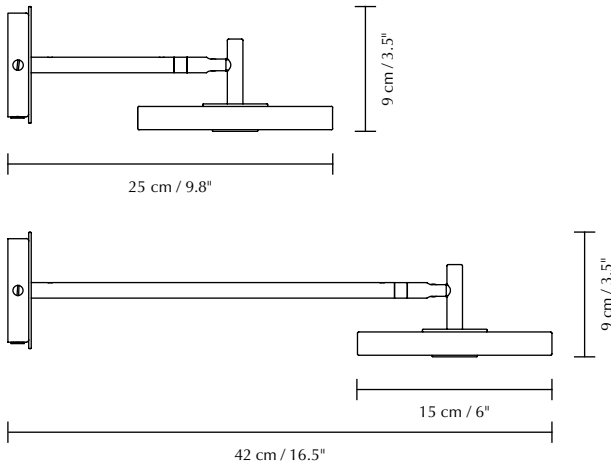

Colour variations

pearl
white
(RAL: 9001)

black
(RAL: 9005)

nuance
mist
(RAL: 7047)

nuance
olive

nuance
rose
(RAL: 3014)

nuance
orange
(RAL: 2010)

UMAGE